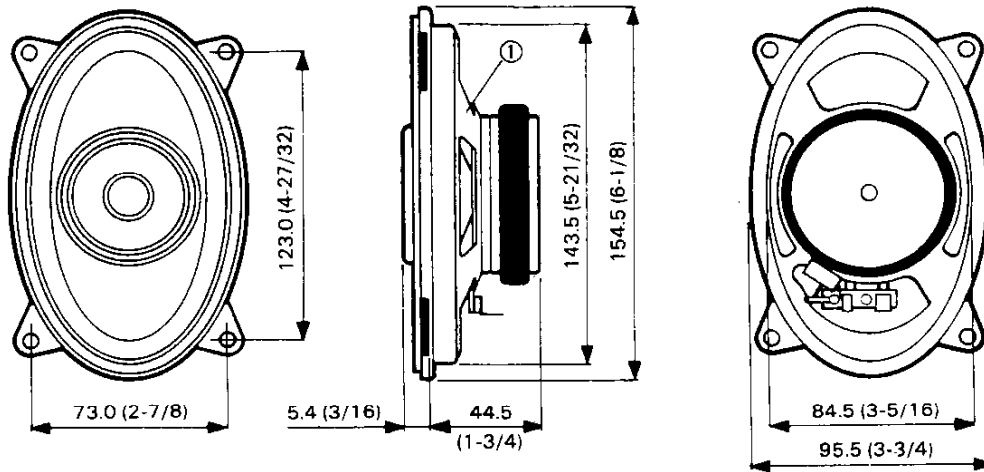

KFC-463V

SERVICE MANUAL

KENWOOD

© 1986-12 PRINTED IN JAPAN
B51-3114-00 (G) 2015

EXTERNAL VIEW

Unit: mm (inch)

SPECIFICATIONS

Speakers

- Woofer..... 182g (6.4 oz) Magnet, 4" x 6" Poly cone
- Tweeter..... 50mm (2") cone
- Peak power..... 45 watts
- Sensitivity..... 89 dB/w at 1m
- Impedance..... 4 ohms
- Insulated cable..... 4.5m (14.7ft) 2 pcs
- Weight per speaker with grille..... 570g (1 lb 4 oz)

PARTS LIST

* New Parts

Parts without Parts No. are not supplied.

Les articles non mentionnes dans le Parts No. ne sont pas fournis.

Teile ohne Parts No. werden nicht geliefert.

Ref.No.	New Parts	Parts No.	Description	Destination
		E30-1187-08	SPEAKER CORD SET	
	*	N99-1051-08	SCREW SET	
①	*	T15-0097-08	SPEAKER	